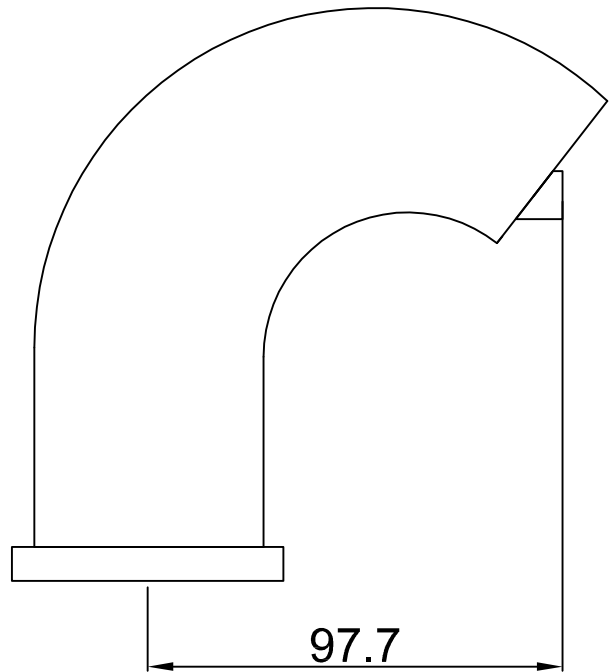

MARVEL

NEW! AUTOMATIC FAUCET
MF-1510