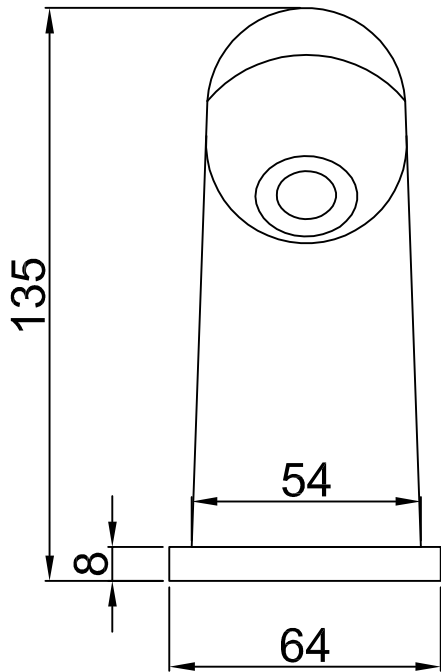

MARVEL

NEW! AUTOMATIC FAUCET
MF-1510